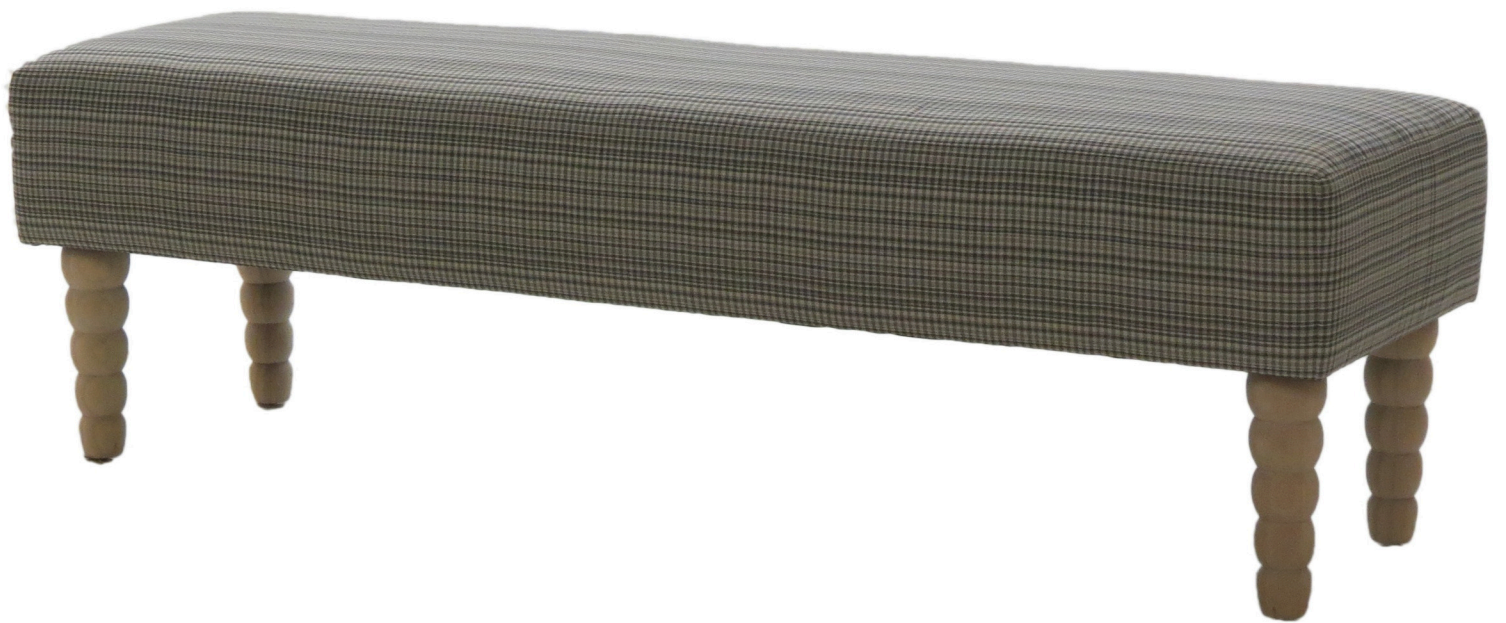

*Eaton Custom Seating*

7550

60W x 18D x 18H

COM=2 yards