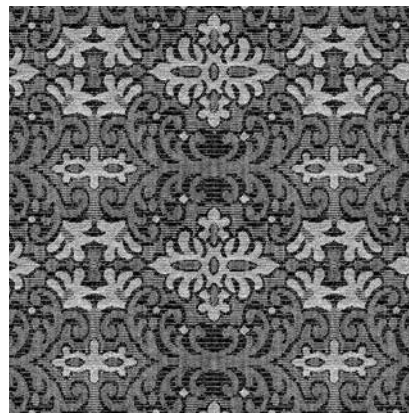

Memento Collection

	Content	Weight Per Lin Yd	Finish / Backing	Directional / Railroaded	Repeat	Abrasion	Flammability*	Cleaning Code
Adorn	51% Acrylic, 49% Polyester	14.02 oz.	Crypton®	Yes / No	H - 14.625" V - 3.875"	70,000 Double Rubs	Cal. TB 117-2013 NFPA 260 Class 1 UFAC Class 1	W
Embellish	51% Acrylic, 49% Polyester	16.01 oz.	Crypton®	Yes / No	H - 7.25" V - 5.75"	60,000 Double Rubs	Cal. TB 117-2013 NFPA 260 Class 1 UFAC Class 1	W
Pindot	51% Acrylic, 49% Polyester	16.01 oz.	Crypton®	Yes / Yes	N / A	100,000 Double Rubs	Cal. TB 117-2013 NFPA 260 Class 1 UFAC Class 1	W
Stamp	50% Acrylic, 50% Polyester	14.5 oz.	Crypton®	Yes / No	H - 7.25" V - 12.125"	100,000 Double Rubs	Cal. TB 117-2013 NFPA 260 Class 1 UFAC Class 1	W

Roll Width - 54"

Please visit our website www.burchfabrics.com for full specification information as well as cleaning guidelines.

All patterns in this collection **meet or exceed** ACT® Performance Guidelines.

*ACT® Registered Certification Marks

Crypton Technology is GREENGUARD Gold Certified.

Embellish

Full Repeat Detail

Multiple repeats shown.
Actual repeat: H - 7.25" and V - 5.75"

Eaton Custom Seating

263 Coffee Street
Pontotoc, MS 38863-2612

p 662.489.4242

f 662.489.2611

www.eatonseating.com