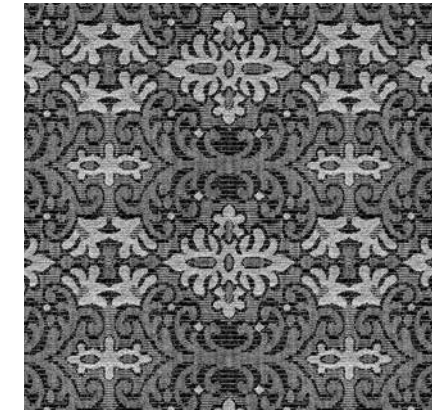

Memento Collection

Eaton Custom Seating

	Content	Weight Per Lin Yd	Finish / Backing	Directional / Railroaded	Repeat	Abrasion	Flammability*	Cleaning Code
Adorn	51% Acrylic, 49% Polyester	14.02 oz.	Crypton®	Yes / No	H - 14.625* V - 3.875*	70,000 Double Rubs	Cal. TB 117-2013 NFPA 260 Class 1 UFAC Class 1	W
Embellish	51% Acrylic, 49% Polyester	16.01 oz.	Crypton®	Yes / No	H - 7.25* V - 5.75*	60,000 Double Rubs	Cal. TB 117-2013 NFPA 260 Class 1 UFAC Class 1	W
Pindot	51% Acrylic, 49% Polyester	16.01 oz.	Crypton®	Yes / Yes	N / A	100,000 Double Rubs	Cal. TB 117-2013 NFPA 260 Class 1 UFAC Class 1	W
Stamp	50% Acrylic, 50% Polyester	14.5 oz.	Crypton®	Yes / No	H - 7.25* V - 12.125*	100,000 Double Rubs	Cal. TB 117-2013 NFPA 260 Class 1 UFAC Class 1	W

Roll Width - 54"

Please visit our website www.burchfabrics.com for full specification information as well as cleaning guidelines.

All patterns in this collection **meet or exceed** ACT® Performance Guidelines.

*ACT® Registered Certification Marks

Crypton Technology is GREENGUARD Gold Certified.

Embellish

Full Repeat Detail

Multiple repeats shown.
Actual repeat: H - 7.25" and V - 5.75"

Memento

Eaton Custom Seating

263 Coffee Street
Pontotoc, MS 38863-2612
p 662.489.4242
f 662.489.2611

www.eatonseating.com