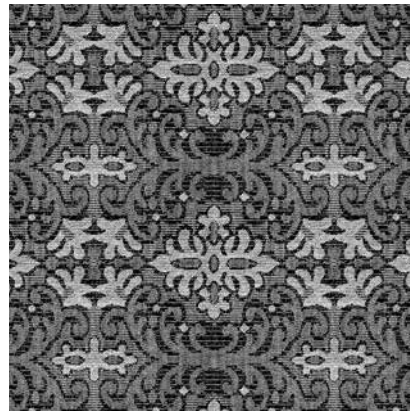

Memento Collection

	Content	Weight Per Lin Yd	Finish / Backing	Directional / Railroaded	Repeat	Abrasion	Flammability*	Cleaning Code
Adorn	51% Acrylic, 49% Polyester	14.02 oz.	Crypton®	Yes / No	H - 14.625" V - 3.875"	70,000 Double Rubs	Cal. TB 117-2013 NFPA 260 Class 1 UFAC Class 1	W
Embellish	51% Acrylic, 49% Polyester	16.01 oz.	Crypton®	Yes / No	H - 7.25" V - 5.75"	60,000 Double Rubs	Cal. TB 117-2013 NFPA 260 Class 1 UFAC Class 1	W
Pindot	51% Acrylic, 49% Polyester	16.01 oz.	Crypton®	Yes / Yes	N / A	100,000 Double Rubs	Cal. TB 117-2013 NFPA 260 Class 1 UFAC Class 1	W
Stamp	50% Acrylic, 50% Polyester	14.5 oz.	Crypton®	Yes / No	H - 7.25" V - 12.125"	100,000 Double Rubs	Cal. TB 117-2013 NFPA 260 Class 1 UFAC Class 1	W

Roll Width - 54"

Please visit our website www.burchfabrics.com for full specification information as well as cleaning guidelines.

All patterns in this collection **meet or exceed** ACT® Performance Guidelines.

Crypton Technology is GREENGUARD Gold Certified.

Embellish Full Repeat Detail

Multiple repeats shown.
Actual repeat: H - 7.25" and V - 5.75"

Eaton Custom Seating

263 Coffee Street
Pontotoc, MS 38863-2612

p 662.489.4242

f 662.489.2611

www.eatonseating.com